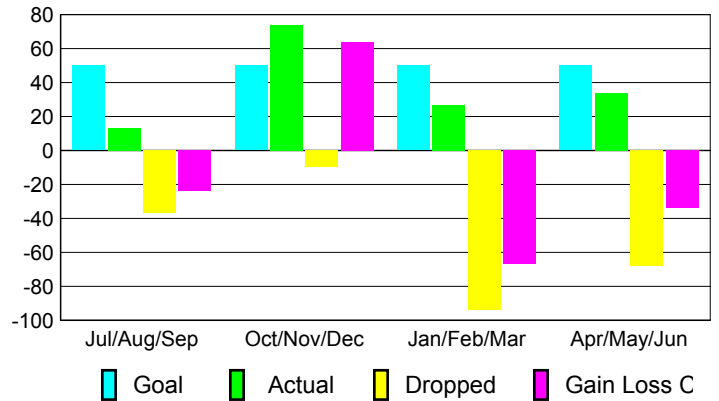

### YTD Status Quo Clubs 2008-2009

Status Quo Clubs Compared to Status Quo Members

## MEMBERSHIP

**Membership Results**  
2008-2009

**Membership**  
2007-2008

Month	Net Memb Goal	Actual New Memb	Actual Dropped Memb	Gain/Loss of Memb	Gain/Loss of Memb
Jul/Aug/Sep	50	13	-37	-24	-12
Oct/Nov/Dec	50	74	-10	64	-7
Jan/Feb/Mar	50	27	-94	-67	54
Apr/May/June	50	34	-68	-34	12
<b>Totals</b>	<b>200</b>	<b>148</b>	<b>-209</b>	<b>-61</b>	<b>47</b>

### Membership Results 2008-2009

Goal, New, Dropped, Gain/Loss

### Comparison of Membership Gain/Loss

Current Year Compared to the Previous Year