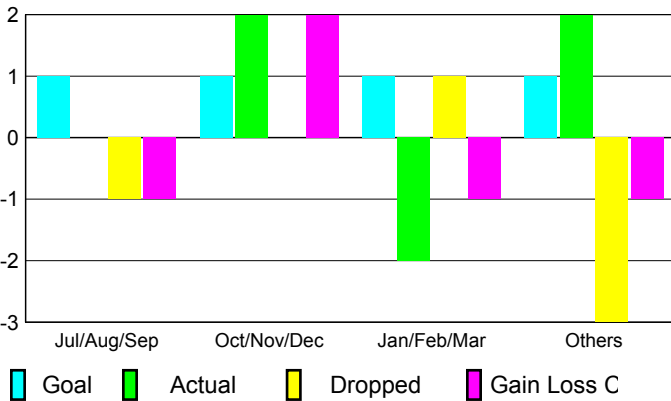

## CLUBS

**Club Results**  
2008-2009

**Clubs**  
2007-2008

Month	New Club Goal	Actual New Clubs	Actual Dropped Clubs	Gain/Loss of Clubs	Gain/Loss of Clubs
Jul/Aug/Sep	1	0	-1	-1	0
Oct/Nov/Dec	1	2	0	2	0
Jan/Feb/Mar	1	-2	1	-1	2
Apr/May/June	1	2	-3	-1	1
<b>Totals</b>	<b>4</b>	<b>2</b>	<b>-3</b>	<b>-1</b>	<b>3</b>

### Club Results 2008-2009

Goal, New, Dropped, Gain/Loss

### Comparison of Club Gain/Loss

Current Year Compared to the Previous Year