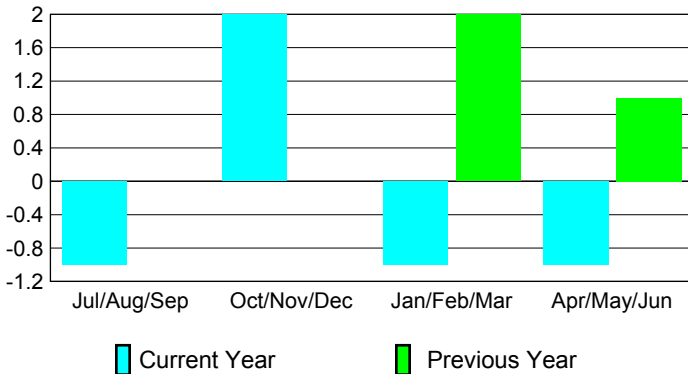

2008-2009 GMT Quarterly Report for District (or Undistricted) **District 8 O**

GMT: **LELAND KOLKMEYER**

Location: **LOUISIANA**

GMT CA: **1 & 2**

CLUBS

Club Results
2008-2009

Clubs
2007-2008

Month	New Club Goal	Actual New Clubs	Actual Dropped Clubs	Gain/Loss of Clubs	Gain/Loss of Clubs
Jul/Aug/Sep	1	0	-1	-1	0
Oct/Nov/Dec	1	2	0	2	0
Jan/Feb/Mar	1	-2	1	-1	2
Apr/May/June	1	2	-3	-1	1
Totals	4	2	-3	-1	3

Club Results 2008-2009

Goal, New, Dropped, Gain/Loss

Comparison of Club Gain/Loss

Current Year Compared to the Previous Year

YTD Status Quo Clubs 2008-2009

Status Quo Clubs Compared to Status Quo Members

MEMBERSHIP

Membership Results
2008-2009

Membership
2007-2008

Month	Net Memb Goal	Actual New Memb	Actual Dropped Memb	Gain/Loss of Memb	Gain/Loss of Memb
Jul/Aug/Sep	50	13	-37	-24	-12
Oct/Nov/Dec	50	74	-10	64	-7
Jan/Feb/Mar	50	27	-94	-67	54
Apr/May/June	50	34	-68	-34	12
Totals	200	148	-209	-61	47

Membership Results 2008-2009

Goal, New, Dropped, Gain/Loss

Comparison of Membership Gain/Loss

Current Year Compared to the Previous Year

Gender Comparison 2008-2009

Male

Female