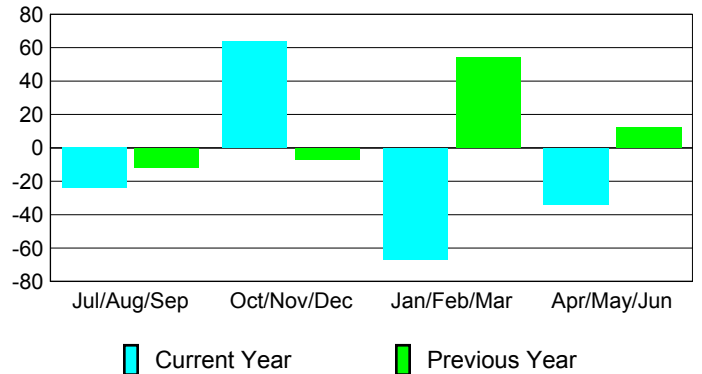

Gender Comparison 2008-2009

Male

Female